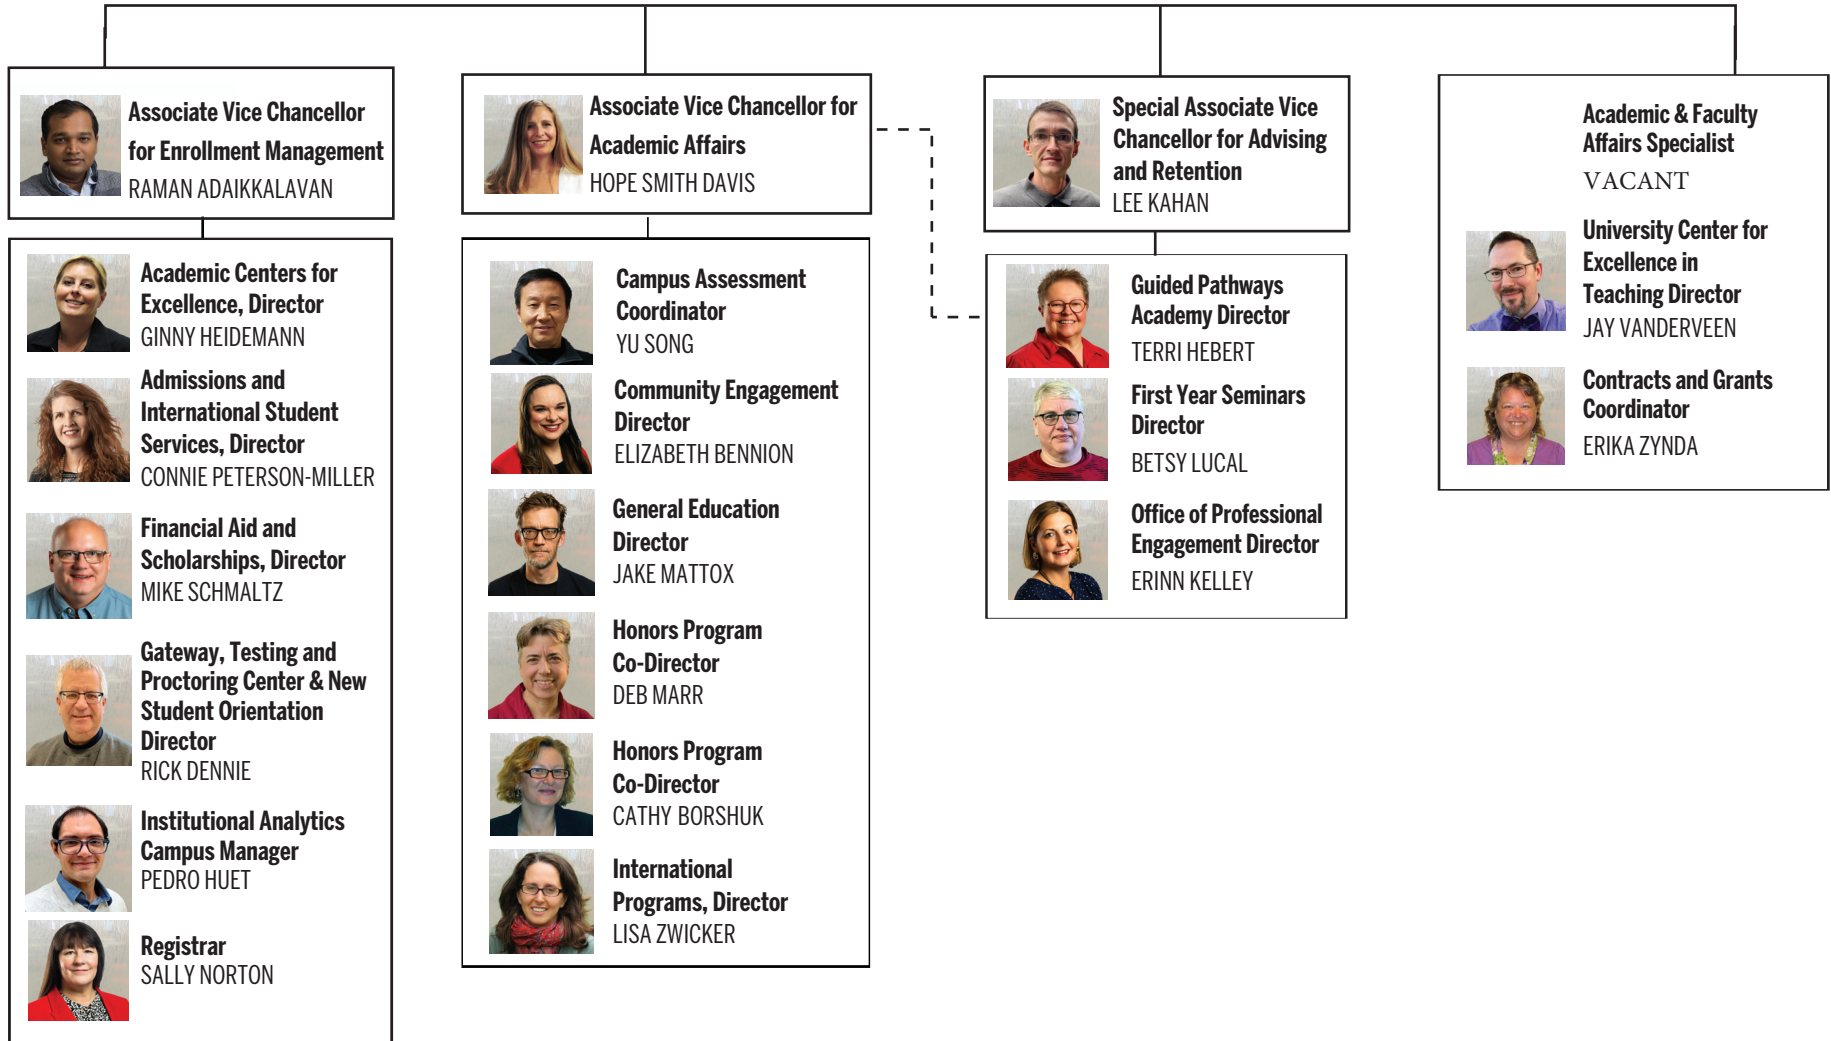

ACADEMIC AFFAIRS | ORGANIZATIONAL CHART

JILL PEARON

Executive Vice Chancellor
for Academic Affairs

ACADEMIC AFFAIRS | ORGANIZATIONAL CHART

JILL PEARON

Executive Vice Chancellor
for Academic Affairs

College of Arts & Sciences

Interim Dean
DOUG MCMILLEN

School of Humanities & Social Sciences, Associate Dean
KYOKO TAKANASHI

School of Natural Sciences, Associate Dean
HENRY SCOTT

Ernestine M. Raclin School of the Arts, Associate Dean
TAMI MARTINEZ

College of Professional Studies

Interim Dean
JESÚS GARCÍA-MARTÍNEZ

Judd Leighton School of Business and Economics, Director & Associate Dean
BHAVIK PATHAK

Vera Z. Dwyer School of Health Sciences, Associate Dean
JENNY DERANEK

Director, Civil Rights Heritage Center
DARRYL HELLER